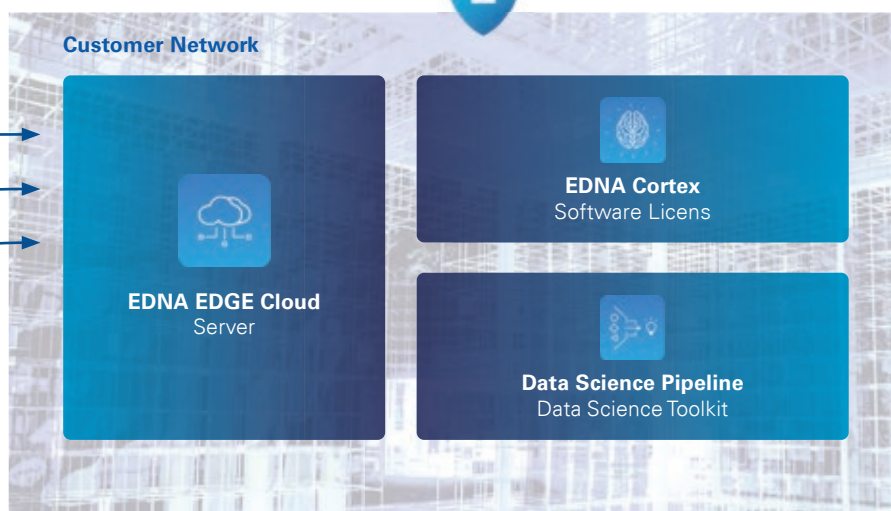

1 EDNA Health Check

Higher availability through predictive maintenance and lower service costs

- > **Predictive maintenance:** early detection of negative trends and condition of machine components
- > **Reduction of unplanned downtimes**

2 EDNA Visualize

Live transparency of the current production output

- > Planning reliability and reduction of downtimes
- > Modern collection and clear presentation of relevant data

Visualize Standard Apps

Machine Status

Cycle time

Workpiece counter

Visualize Advanced

OEE

Smart-Tool-Change

3 EDNA Edge Cloud

Central edge storage and collection of all machines and data

- > Data is **stored in a central location in the customer network**
- > **Comparison** of several **machines or lines** possible
- > **The data does not leave the customer's plant**

Included EDNA Products