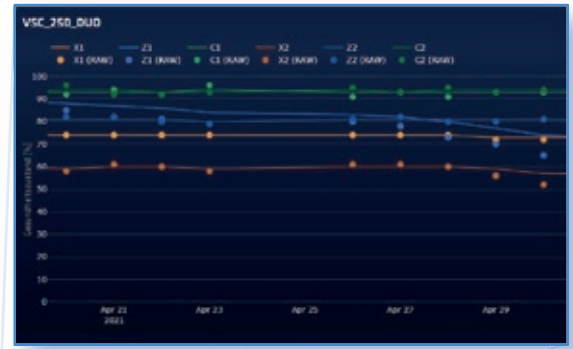

Health Line Chart
(Example of VSC 250 DUO)

2 EDNA Visualize

Live transparency of the current production output

- > Planning reliability and reduction of downtimes
- > Modern collection and clear presentation of relevant data