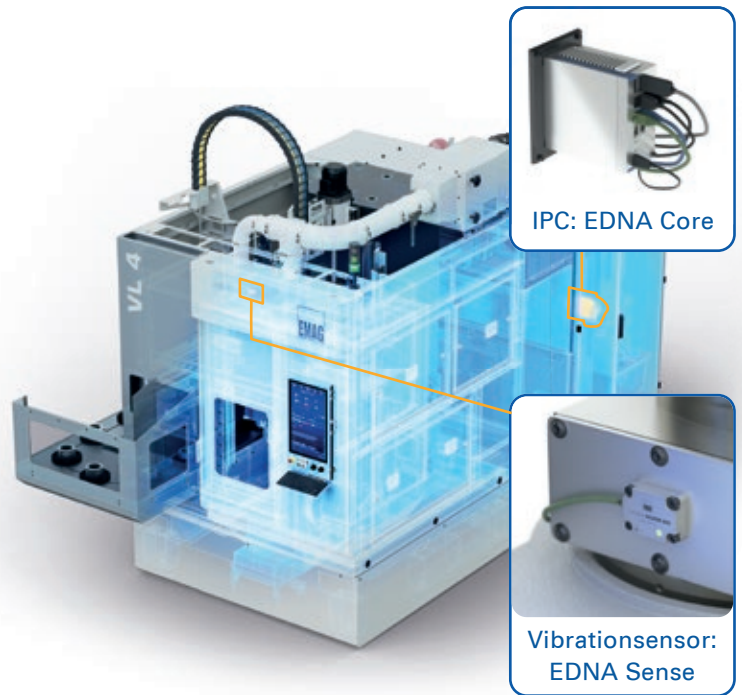

Health Line Chart
(Example of VSC 250 DUO)

2 EDNA Visualize

Live transparency of the current production output

- > Planning reliability and reduction of downtimes
- > Modern collection and clear presentation of relevant data

Visualize Standard Apps

Machine Status

Cycle time

Workpiece counter

Visualize Advanced

OEE

Smart-Tool-Change

3 EDNA Edge Cloud

Central edge storage and collection of all machines and data

- > Data is **stored in a central location in the customer network**
- > **Comparison** of several **machines or lines** possible
- > **The data does not leave the customer's plant**

Included EDNA Products

4 EDNA IoT Ready

Future-proofing, compatibility and machine data

- > **PDA/MDA** interface
- > **Control-independent** and safe hardware
- > **Health Check Lite** included
- > Various interfaces for **connection to EMAG or third-party systems**