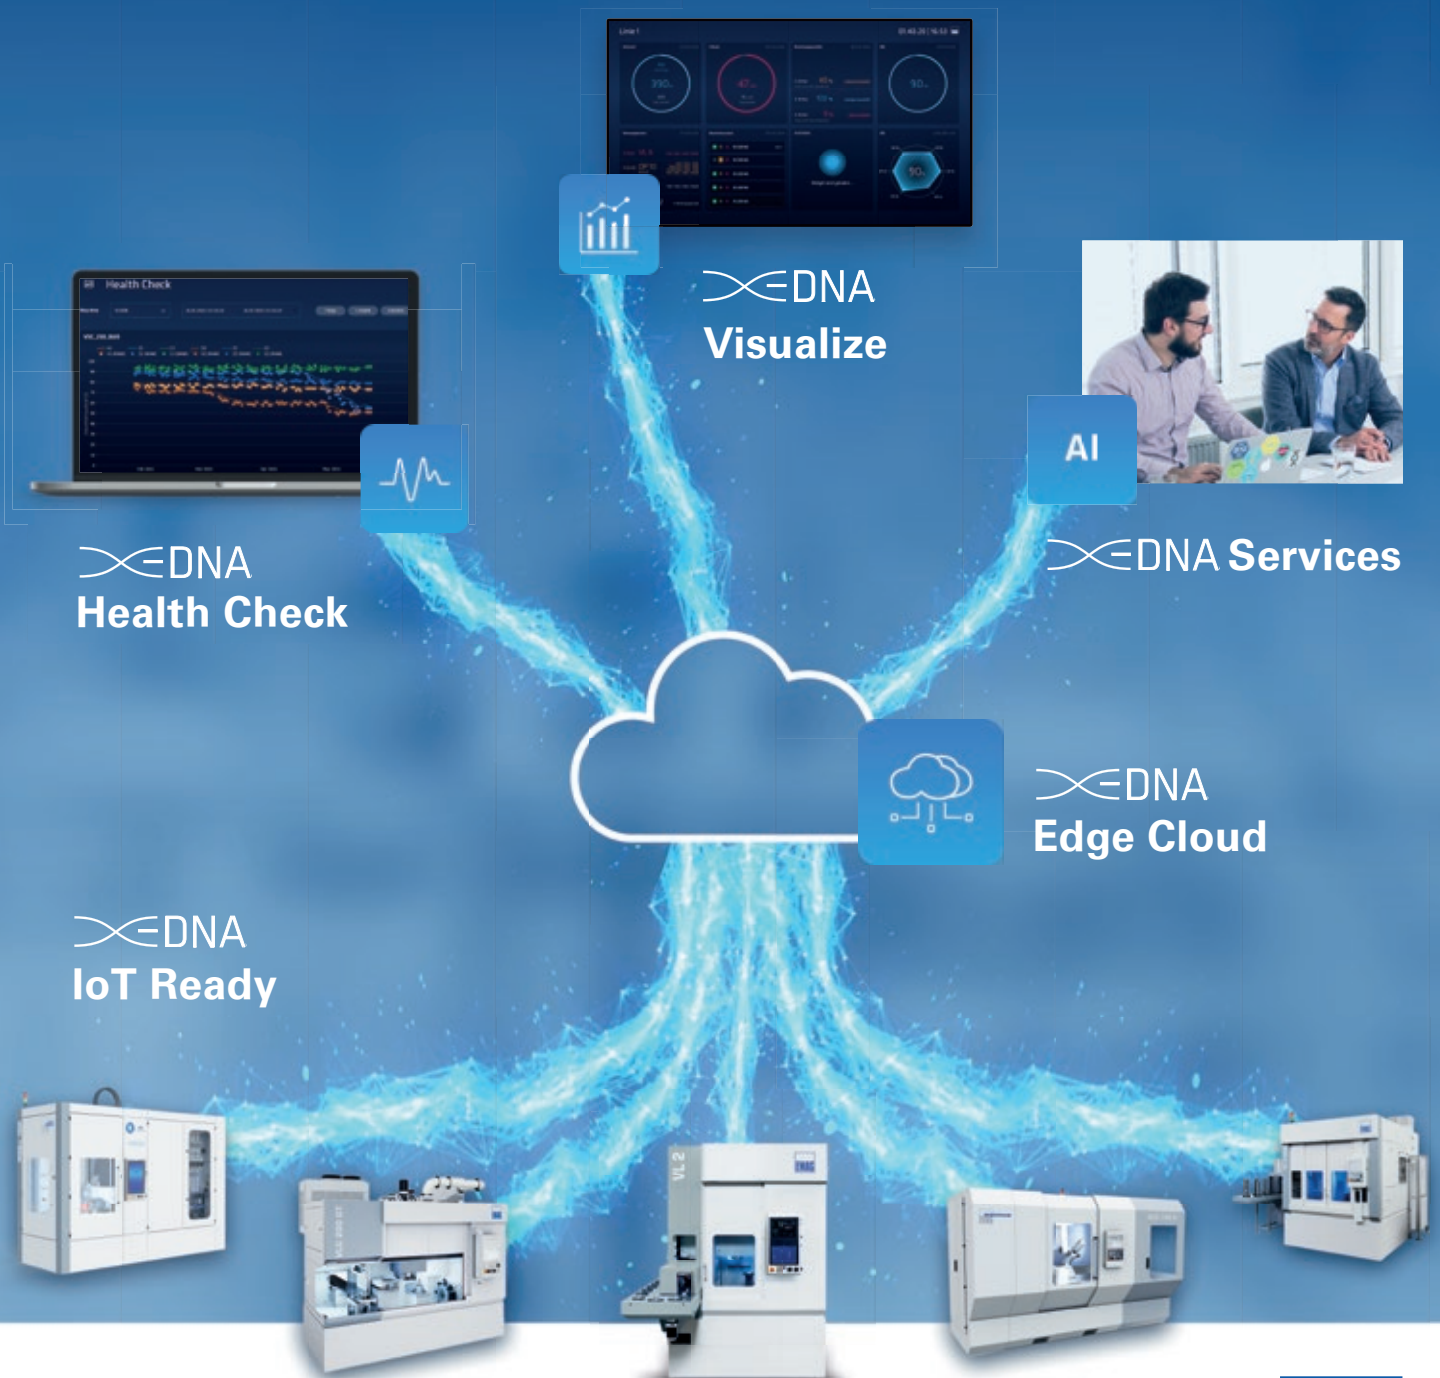

EDNA

EMAG IoT Products

We simplify the life of our customers!

1 EDNA Health Check

Higher availability through predictive maintenance and lower service costs

- > **Predictive maintenance:** early detection of negative trends and condition of machine components
- > **Reduction of unplanned downtimes**

Health Line Chart
(Example of VSC 250 DUO)

2 EDNA Visualize

Live transparency of the current production output

- > Planning reliability and reduction of downtimes
- > Modern collection and clear presentation of relevant data

Visualize Standard Apps

Machine Status

Cycle time

Workpiece counter

Visualize Advanced

OEE

Smart-Tool-Change

3 EDNA Edge Cloud